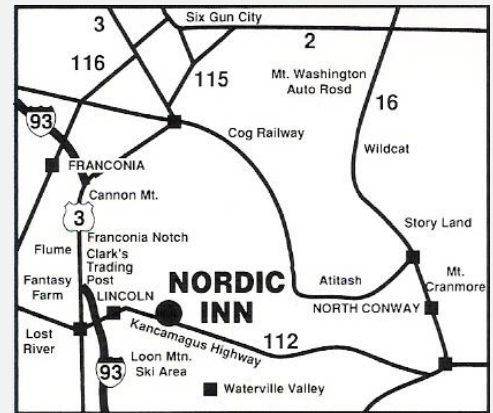

Winter

Spring

The Nordic Inn Resort is located one mile from both the Loon Mountain ski area and Interstate Route 93. You can leave Boston and be relaxing in your vacation home in a little more than two hours.

From the North or South, Take Interstate 93 to Exit 32. Turn left on to Route 112 East and follow for 1 mile to the Nordic Inn on your left. **From the East**, follow Route 112 West, pass Loon Mountain and you will find us 1 mile further up on the right. **From the West**, follow Route 112E, cross Route 3 and continue on for two more miles. The Nordic Inn Condominium Resort will be on your left.